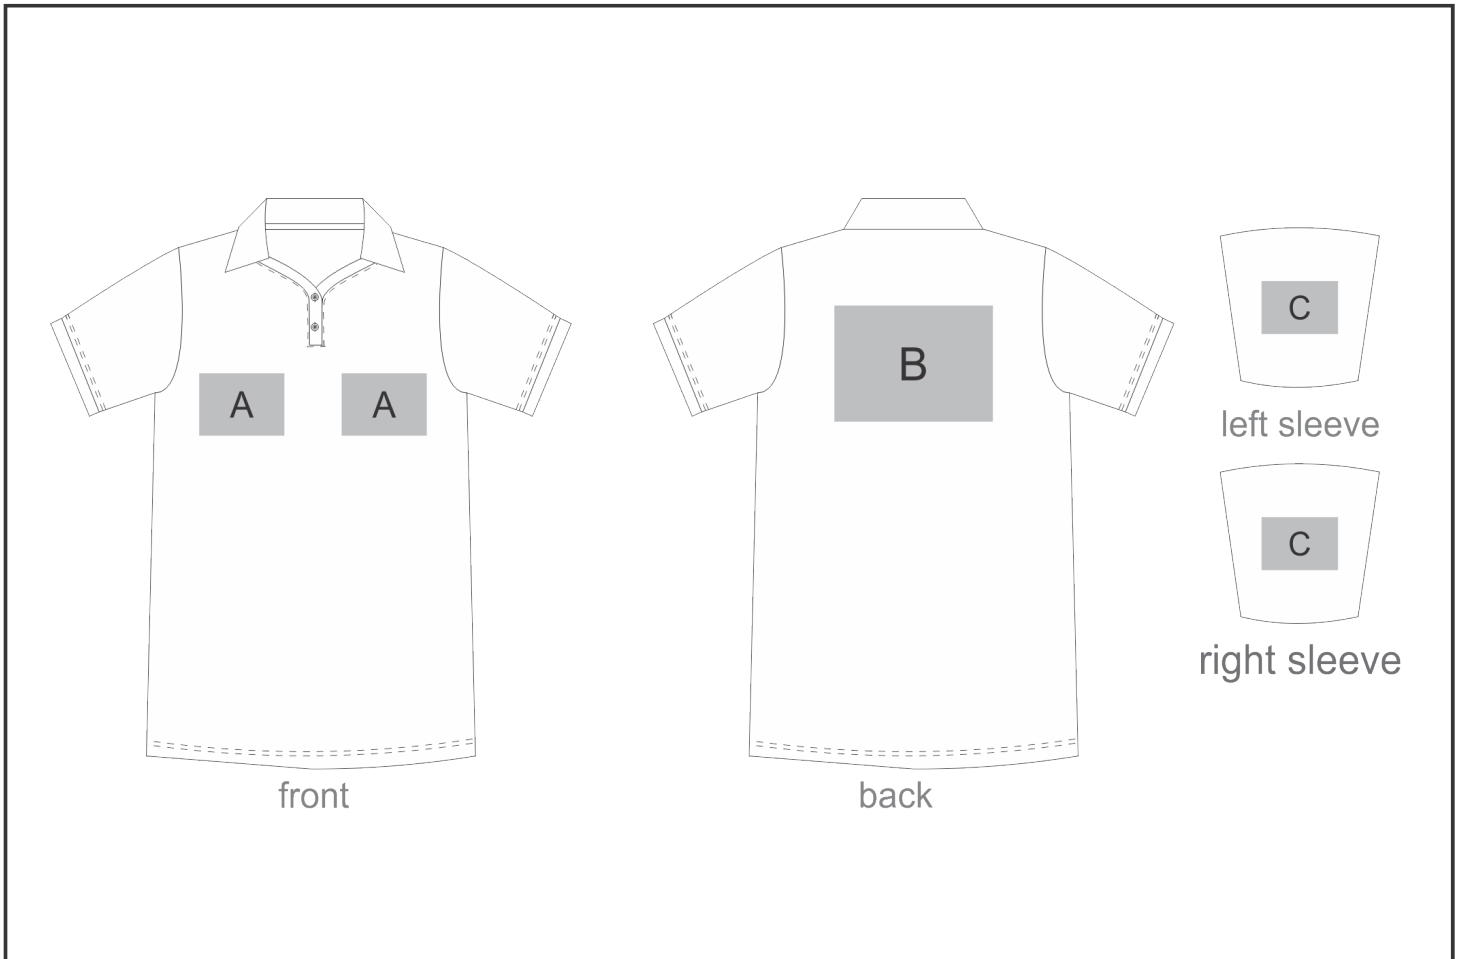

ALT-EXM

Mens Exhibit Golf Shirt

Need to know:

Includes 1-Position Digital Transfer (setup fee applies)

- DTC/EMB inclusive Parameters: Left/Right Chest or Back = 100mm x 100mm.
- Cannot Screen Print on this item

Branding Options:

Position	Branding Method (Branding Code)	No. of Colours	Dimension
A	Embroidery (EMB-A)	N/A	100mm wide x 100mm high
A	Digital Transfer Clothing A6 (DTC-A6)	Full Colour	100mm wide x 100mm high
A	Silicone (STP-A)	N/A	30mm wide x 30mm high
A	Silicone (STP-B)	N/A	50mm wide x 50mm high
A	Silicone (STP-C)	N/A	80mm wide x 80mm high
A	Silicone (STP-D)	N/A	100mm wide x 40mm high

B	Embroidery (EMB-A)	N/A	200mm wide x 200mm high
B	Digital Transfer Clothing A6 (DTC-A6)	Full Colour	148mm wide x 105mm high
B	Digital Transfer Clothing A5 (DTC-A5)	Full Colour	210mm wide x 148mm high
B	Silicone (STP-A)	N/A	30mm wide x 30mm high
B	Silicone (STP-B)	N/A	50mm wide x 50mm high
B	Silicone (STP-C)	N/A	80mm wide x 80mm high
B	Silicone (STP-D)	N/A	120mm wide x 40mm high

C	Embroidery (EMB-A)	N/A	80mm wide x 80mm high
C	Digital Transfer Clothing A6 (DTC-A6)	Full Colour	80mm wide x 80mm high
C	Silicone (STP-A)	N/A	30mm wide x 30mm high
C	Silicone (STP-B)	N/A	50mm wide x 50mm high
C	Silicone (STP-C)	N/A	80mm wide x 80mm high